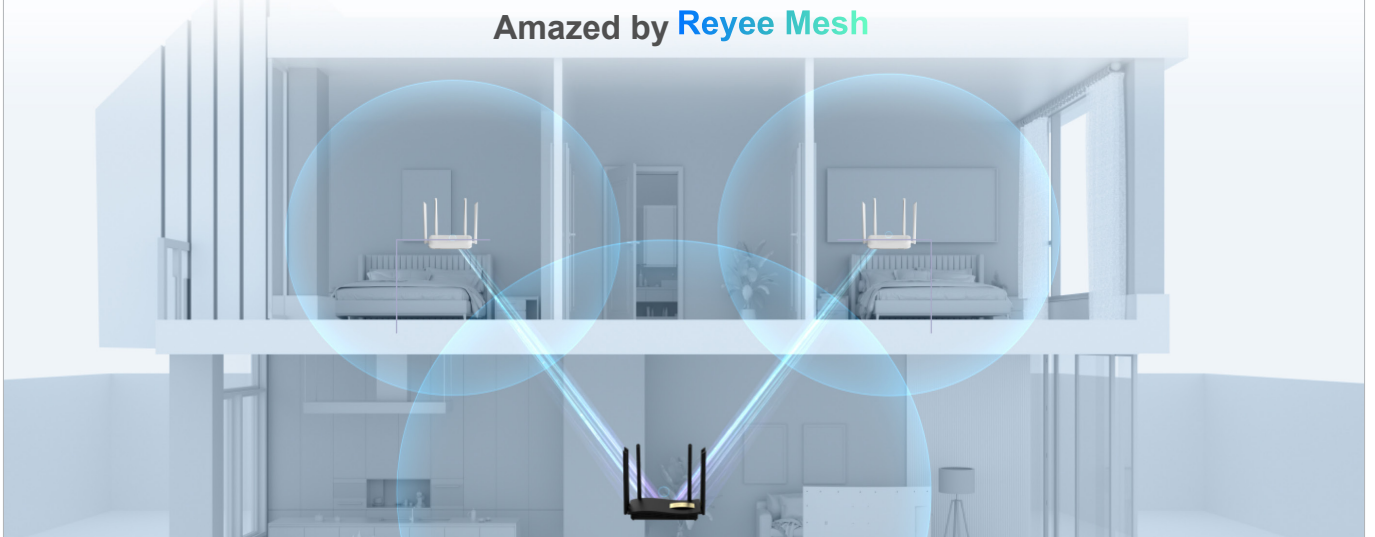

Highlight Features

RG-EW1200G PRO

Enjoy Family Moment with a Superior Internet

It's our mission to provide you high-quality online moment.

4 Gigabit Ethernet ports

Dual-core hyper-threading CPU

802.11ac Wave2

1267 Mbps

Strong WiFi Signal Throughout Your Home

FEM design

6dBi omnidirectional antennas

Full Coverage, Easy Setup, Seamless Roaming

Amazed by **Reyee Mesh**

Highlight Features

Good Helper for Your Family Management

Parental Control Health Mode

Ruijie Cloud App allows you to manage the internet access authority of the specified terminal, including the time limit, URL blocking and black/white list setup.

Parental Control **Health Mode**